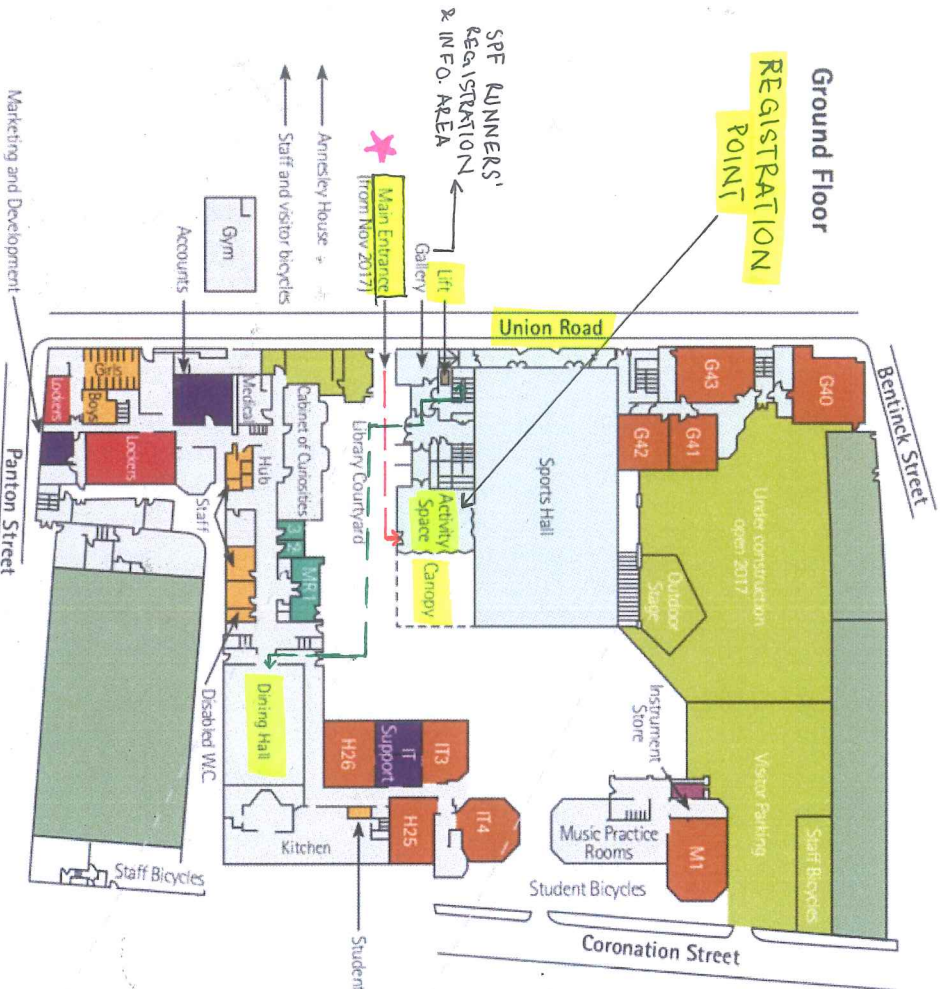

Stephen Perse Senior School Map

Union Road, Cambridge, CB2 1HF

stephen perse
foundation

- W.C.
- Classroom
- Lockers & Changing Rooms
- Teaching Offices
- Support Staff
- Senior Leadership Offices
- Meeting Rooms
- Under Construction (Open 2017)
- Outside of Boundary
- Lifts

It starts with a *great* Foundation

Stephen Perse Senior School Map

Union Road, Cambridge, CB2 1HF

stephen perse
foundation

Visual Arts Centre (VAC)

--- ROUTE FROM ENTRANCE TO REGISTRATION POINT

--- ROUTE FROM DINING HALL TO COMMITTEES

- W.C.
- Classroom
- Lockers & Changing Rooms
- Teaching Offices
- Support Staff
- Senior Leadership Offices
- Meeting Rooms
- Under Construction (Open 2017)
- Outside of Boundary
- Lifts

It starts with a *great* Foundation