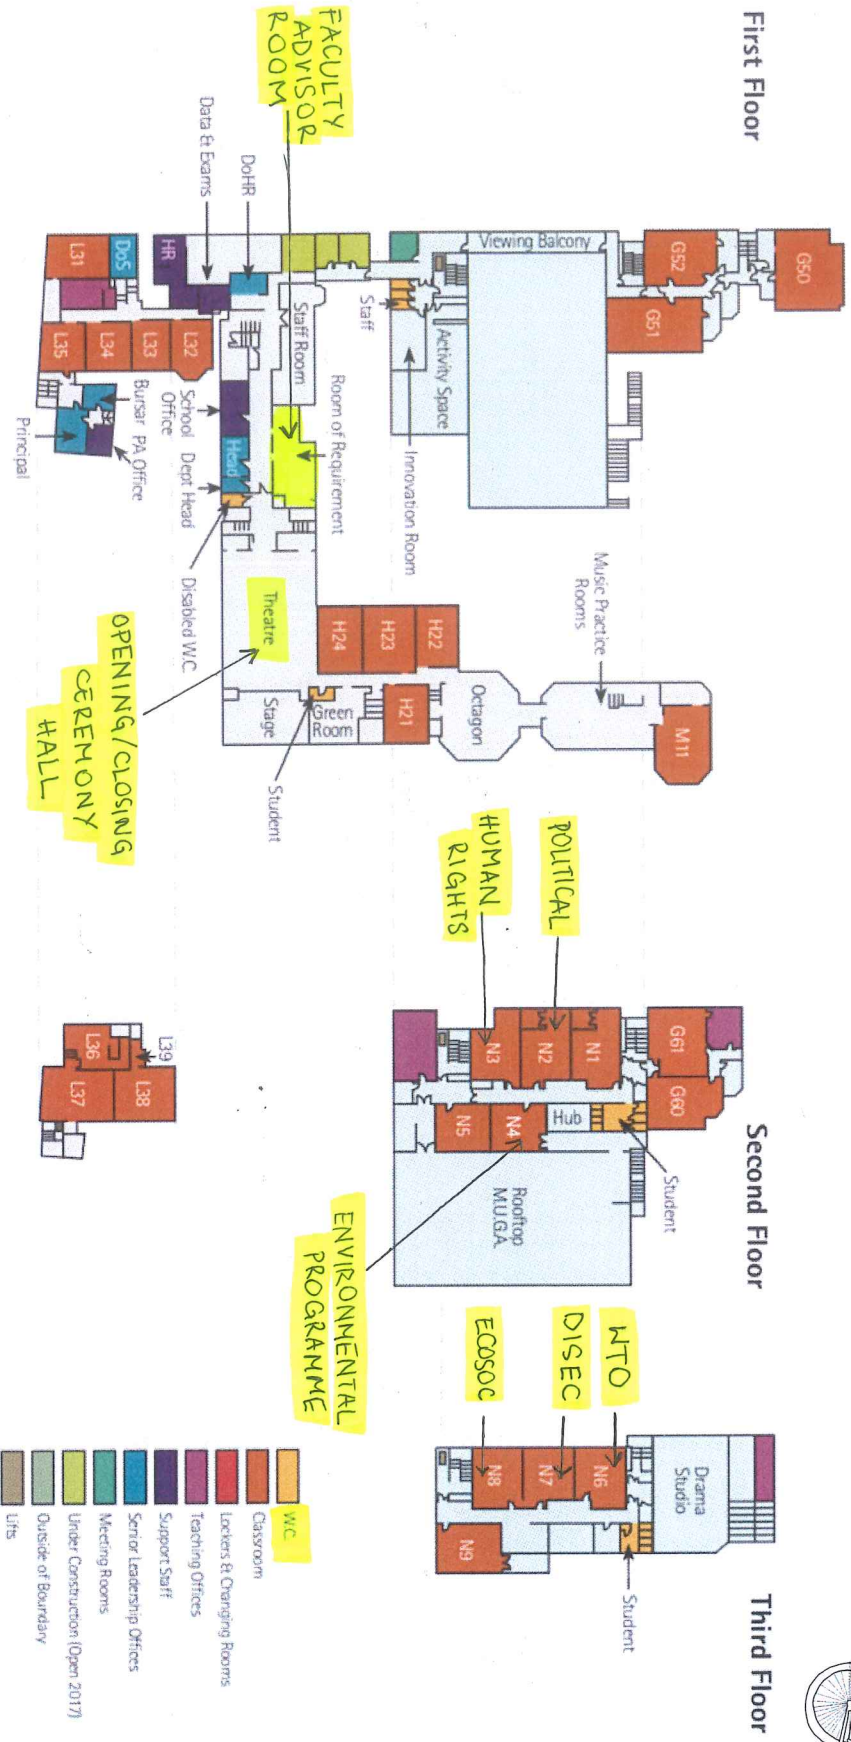

Stephen Perse Senior School Map

Union Road, Cambridge, CB2 1HF

stephen perse
foundation

- W.C.
- Classroom
- Lockers & Changing Rooms
- Teaching Offices
- Support Staff
- Senior Leadership Offices
- Meeting Rooms
- Under Construction (Open 2017)
- Outside of Boundary
- Lifts

It starts with a *great* Foundation

Stephen Perse Senior School Map

Union Road, Cambridge, CB2 1HF

stephen perse
foundation

Visual Arts Centre (VAC)

--- ROUTE FROM ENTRANCE TO REGISTRATION POINT

--- ROUTE FROM DINING HALL TO COMMITTEES

- W.C.
- Classroom
- Lockers & Changing Rooms
- Teaching Offices
- Support Staff
- Senior Leadership Offices
- Meeting Rooms
- Under Construction (Open 2017)
- Outside of Boundary
- Lifts

It starts with a *great* Foundation