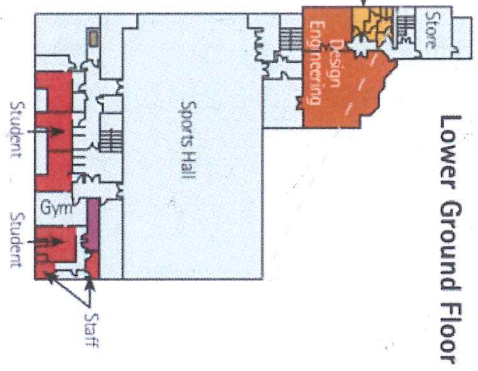

It starts with a *great* Foundation

Stephen Perse Senior School Map

Union Road, Cambridge, CB2 1HF

stephen perse
foundation

Visual Arts Centre (VAC)

--- ROUTE FROM ENTRANCE TO REGISTRATION POINT

--- ROUTE FROM DINING HALL TO COMMITTEES

- W.C.
- Classroom
- Lockers & Changing Rooms
- Teaching Offices
- Support Staff
- Senior Leadership Offices
- Meeting Rooms
- Under Construction (Open 2017)
- Outside of Boundary
- Lifts

It starts with a *great* Foundation